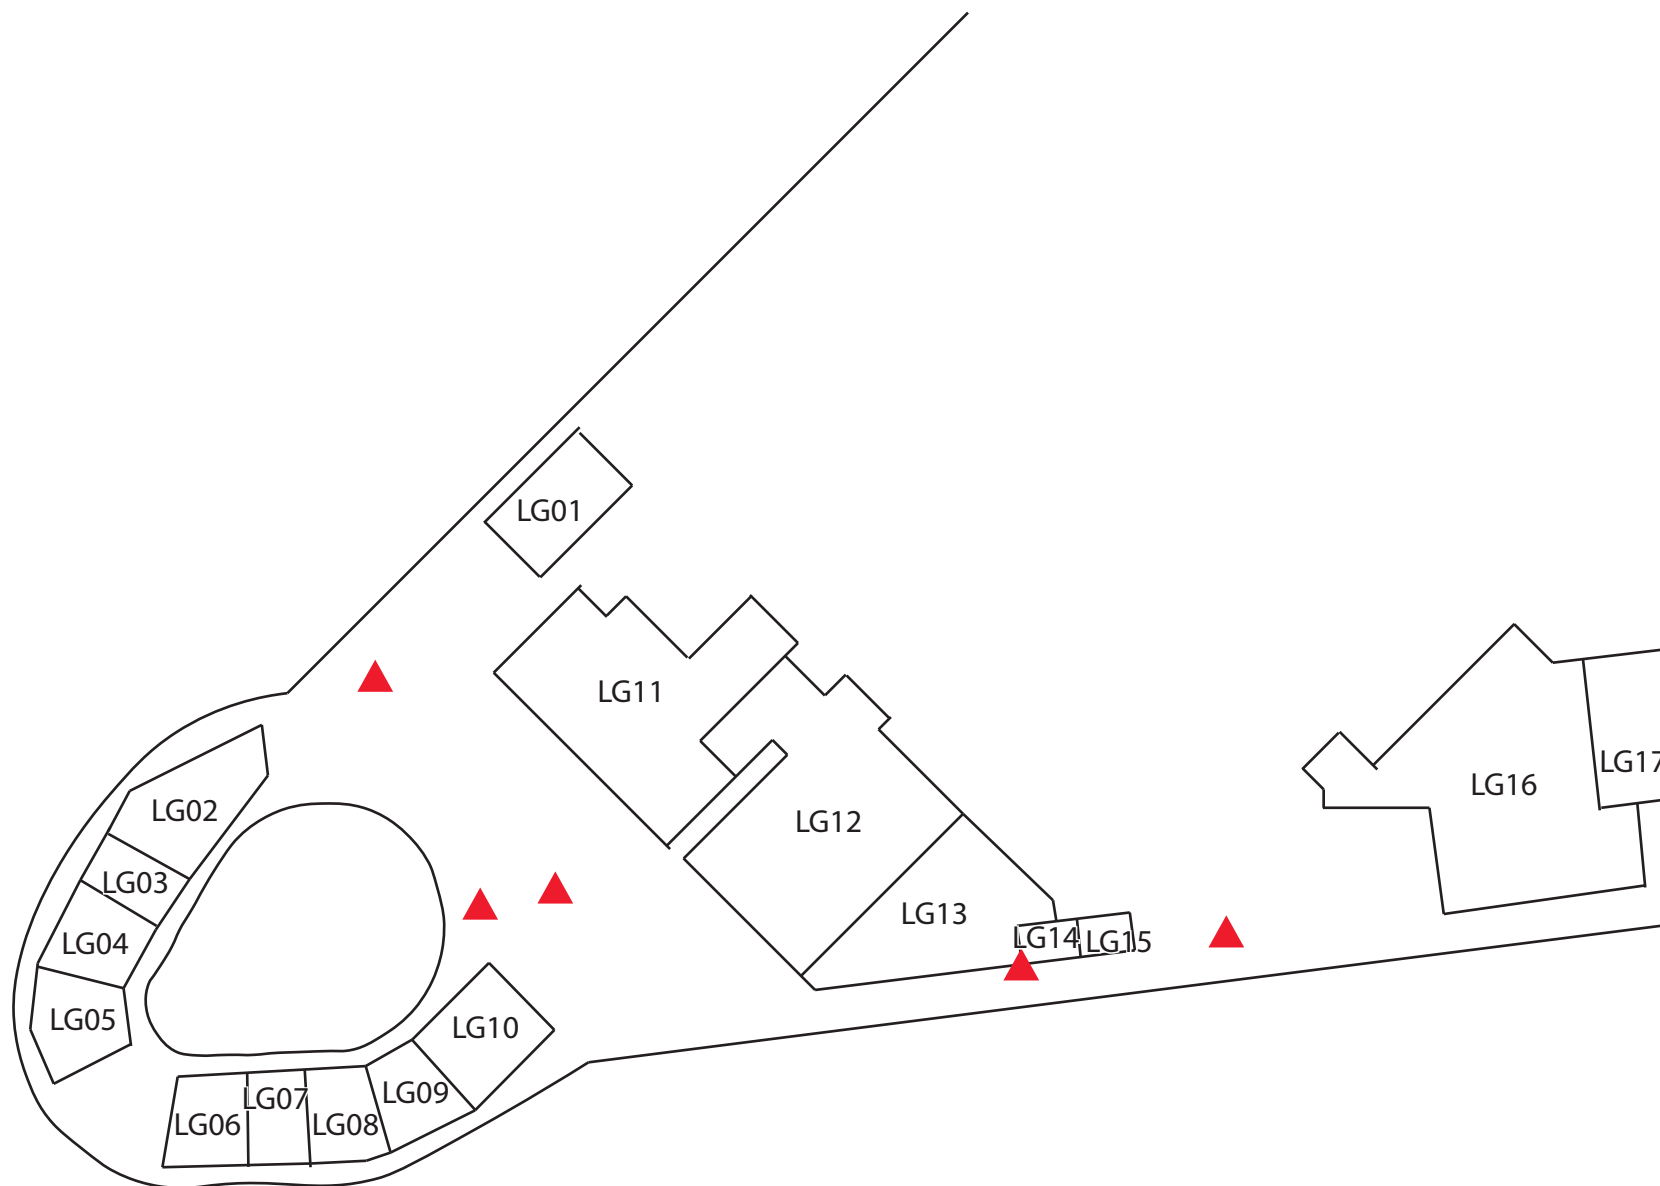

Legend 圖示說明

Support Information 支援資訊

Hotline / 支援熱線 : (852) 186 111

E-mail / 電郵 : enquiry@help.wifi.gov.hk

Website / 網址 : <http://Wi-Fi.HK>

Copyright Notice & Disclaimer 版權告示及免責聲明

- Copyright owned by the Government of the Hong Kong Special Administrative Region (The Government). Permission from the Government is required in adopting, reproducing or redistributing this diagram.
- This diagram is provided by the Government for reference only and the Government does not accept any responsibilities for any loss or damage whatsoever arising from any cause whatsoever in connection with this diagram.
- 版權屬於香港特別行政區政府。任何人士欲採用本圖片，必須預先獲得政府批准。
- 政府所提供的圖片只供參考之用。對於與本圖片有關連的任何因由所引致的任何損失或損害，政府概不負責。