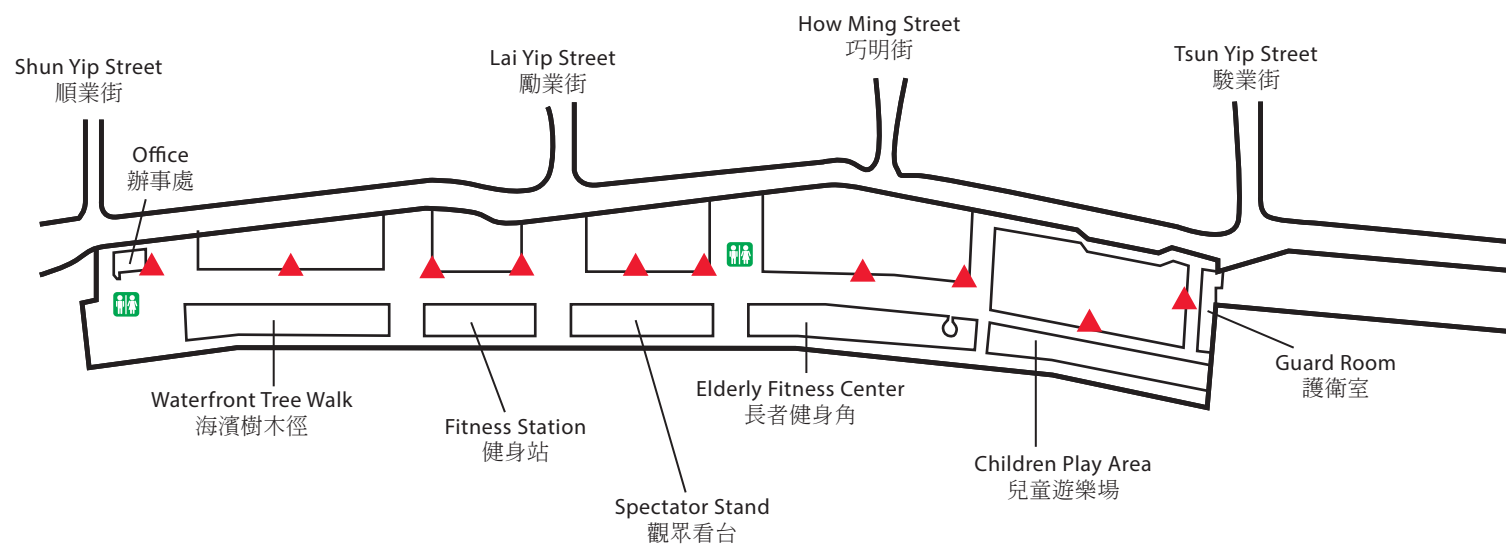

Legend 圖示說明

Support Information 支援資訊

Hotline / 支援熱線 : (852) 186 111

E-mail / 電郵 : enquiry@help.wifi.gov.hk

Website / 網址 : <http://www.gov.hk/wifi>

Copyright Notice & Disclaimer 版權告示及免責聲明

- Copyright owned by the Government of the Hong Kong Special Administrative Region (The Government). Permission from the Government is required in adopting, reproducing or redistributing this diagram.
- This diagram is provided by the Government for reference only and the Government does not accept any responsibilities for any loss or damage whatsoever arising from any cause whatsoever in connection with this diagram.
- 版權屬於香港特別行政區政府。任何人士欲採用本圖片，必須預先獲得政府批准。
- 政府所提供的圖片只供參考之用。對於與本圖片有關連的任何因由所引致的任何損失或損害，政府概不負責。