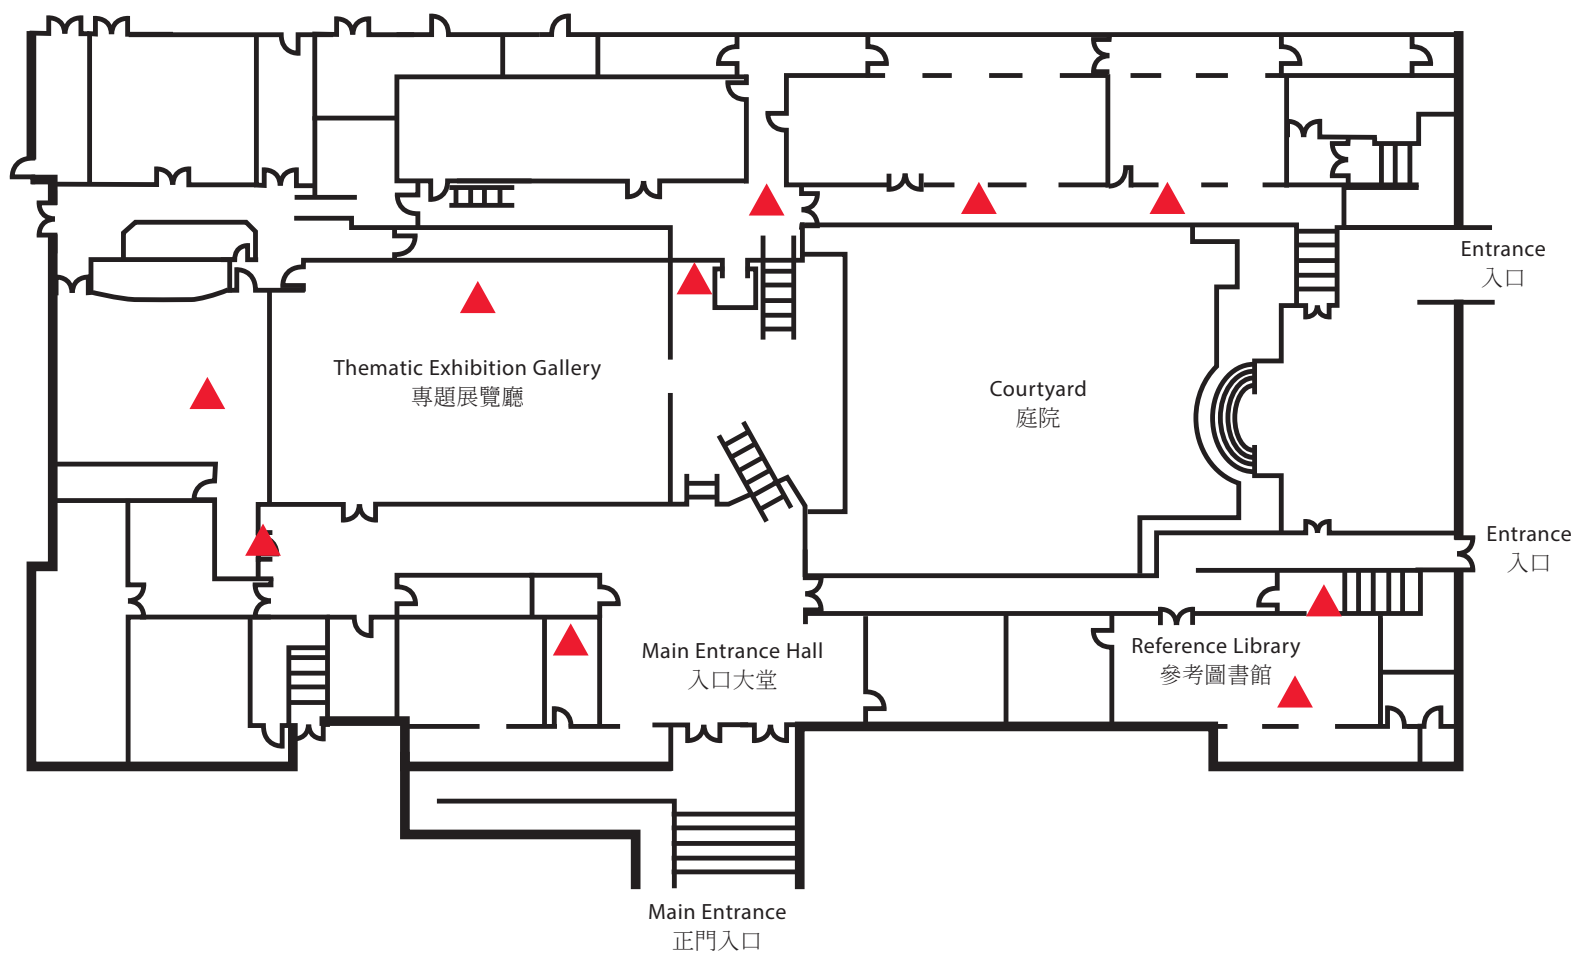

Legend 圖示說明

Support Information 支援資訊

Hotline / 支援熱線 : (852) 186 111

E-mail / 電郵 : enquiry@help.wifi.gov.hk

Website / 網址 : <http://www.gov.hk/wifi>

Copyright Notice & Disclaimer 版權告示及免責聲明

- Copyright owned by the Government of the Hong Kong Special Administrative Region (The Government). Permission from the Government is required in adopting, reproducing or redistributing this diagram.
- This diagram is provided by the Government for reference only and the Government does not accept any responsibilities for any loss or damage whatsoever arising from any cause whatsoever in connection with this diagram.
- 版權屬於香港特別行政區政府。任何人士欲採用本圖片，必須預先獲得政府批准。
- 政府所提供的圖片只供參考之用。對於與本圖片有關連的任何因由所引致的任何損失或損害，政府概不負責。