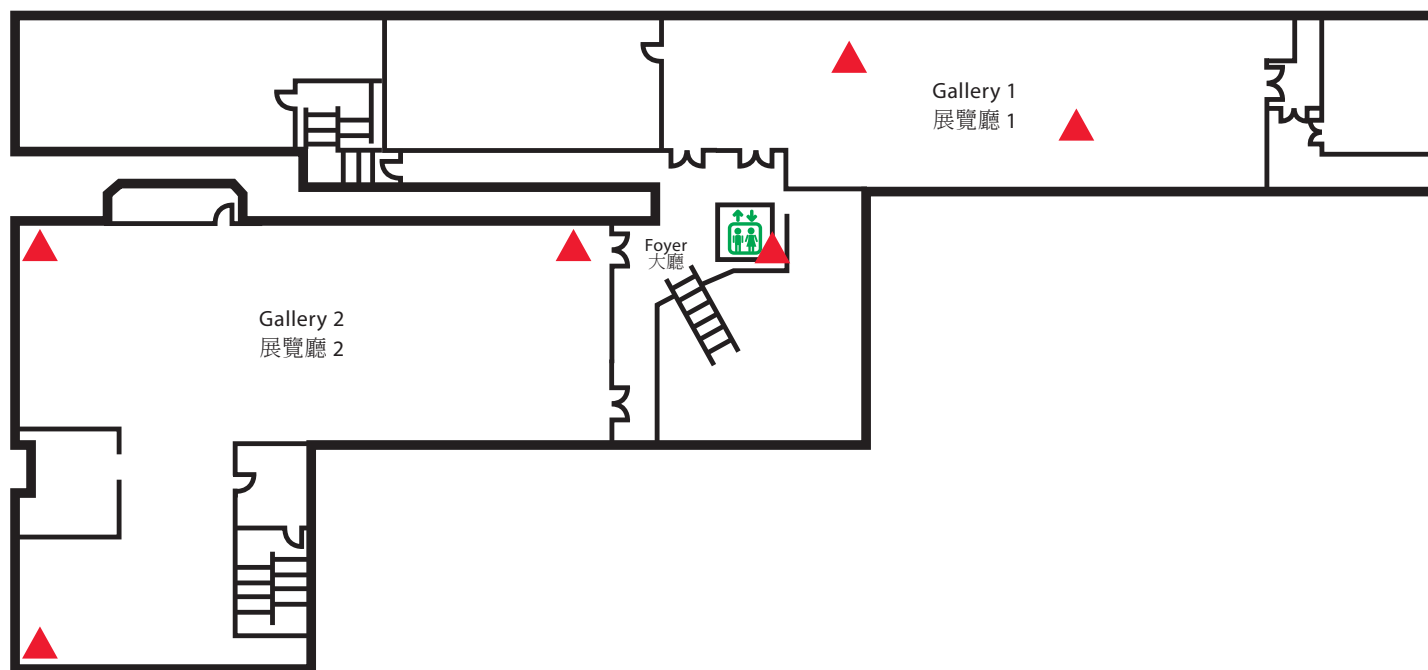

Legend 圖示說明

Support Information 支援資訊

Hotline / 支援熱線 : (852) 186 111

E-mail / 電郵 : enquiry@help.wifi.gov.hk

Website / 網址 : <http://www.gov.hk/wifi>

Copyright Notice & Disclaimer 版權告示及免責聲明

- Copyright owned by the Government of the Hong Kong Special Administrative Region (The Government). Permission from the Government is required in adopting, reproducing or redistributing this diagram.
- This diagram is provided by the Government for reference only and the Government does not accept any responsibilities for any loss or damage whatsoever arising from any cause whatsoever in connection with this diagram.
- 版權屬於香港特別行政區政府。任何人士欲採用本圖片，必須預先獲得政府批准。
- 政府所提供的圖片只供參考之用。對於與本圖片有關連的任何因由所引致的任何損失或損害，政府概不負責。